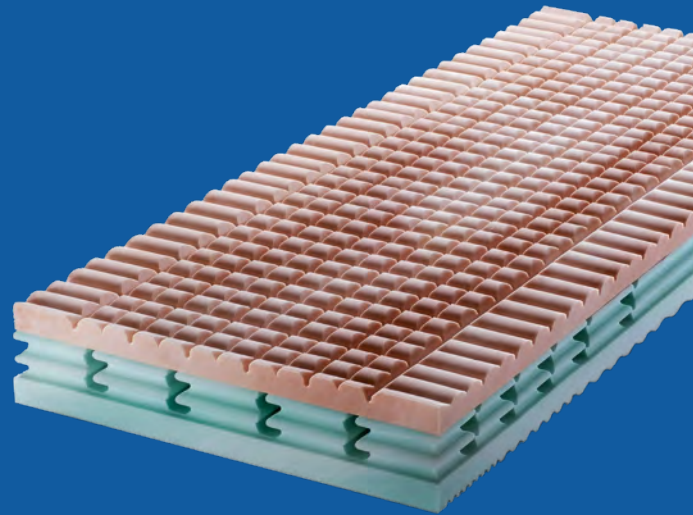

# BIORELAX

Sleep is a very important part of the day: when you sleep your mind continues to learn in ways that would not be possible while awake.

Sleep restores and refreshes the body. Biorelax helps you to live better.

## HEIGHT

---

Finished Mattress **20 cm**

## LIFT

---

One side **Firm** one side **Medium**

### Biogreen

Ecological Foam density 36 Kg/m<sup>3</sup>. **14 cm**  
Firm Lift