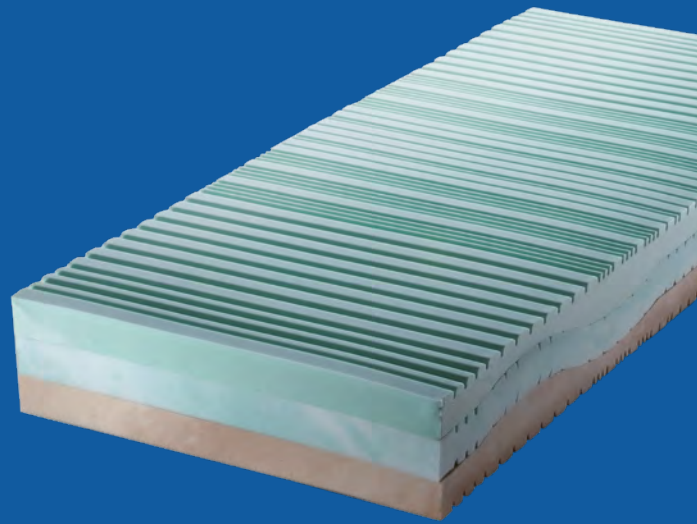

ENERGY BIO

If you want superior performance in harmony with nature, Energy Bio Bio is the right mattress for you.

You will feel lighter during the night and the day will be easier to deal with.

HEIGHT

Finished Mattress **23 cm**

LIFT

Firm

INTERNAL

Biogreen

Eco-friendly foam density 36 Kg/m³, wave-shaped, Medium Lift **7 cm**

Biogreen

Eco-friendly foam density 36 Kg/m³, wave-shaped, Firm Lift **7 cm**

Memory

Mind Foam Bio Aloe density 50 Kg/m³ **7 cm**

EXTERNAL FABRIC

Cell Solution Able to absorb excess heat and release it gradually.
70% polyester 30% Tencel

Padding Soft hypoallergenic fiber on both sides.

Band Breathable 3D mesh.

Removable Zip on 4 sides, washable in water at 30°C

SIZES

190x80	195x80	200x80
190x85	195x85	200x85
190x90	195x90	200x90
190x100	195x100	200x100
190x120	195x120	200x120
190x140	195x140	200x140
190x160	195x160	200x160
190x165	195x165	200x165
190x170	195x170	200x170