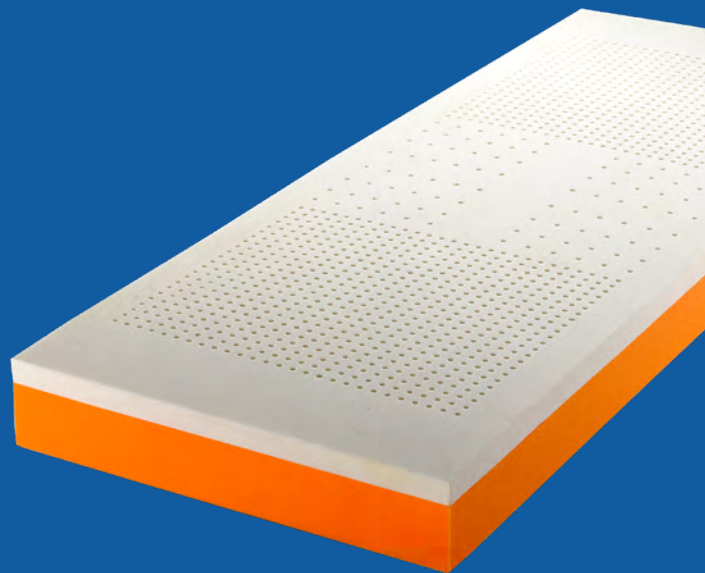

# MEMORY S

Memory S is the mattress that supports your child during growth: thanks to the careful research of materials, it guarantees the right balance between comfort and support for those who are going through the most important phase of life.

## HEIGHT

---

Finished Mattress **18 cm**

## INTERNAL

---

**Ecological Foam SR30**  
density 30 Kg/m<sup>3</sup> **11 cm**

**Memory**  
Mind Foam density 50 Kg/m<sup>3</sup> **5 cm**

## EXTERNAL FABRIC

---

**Silver** Fabric with silver microparticles that make it naturally Antibacterial. 100% polyester

**Padding** Soft hypoallergenic fiber on both sides

**Removable** Zip on 4 sides, washable in water at 30°C