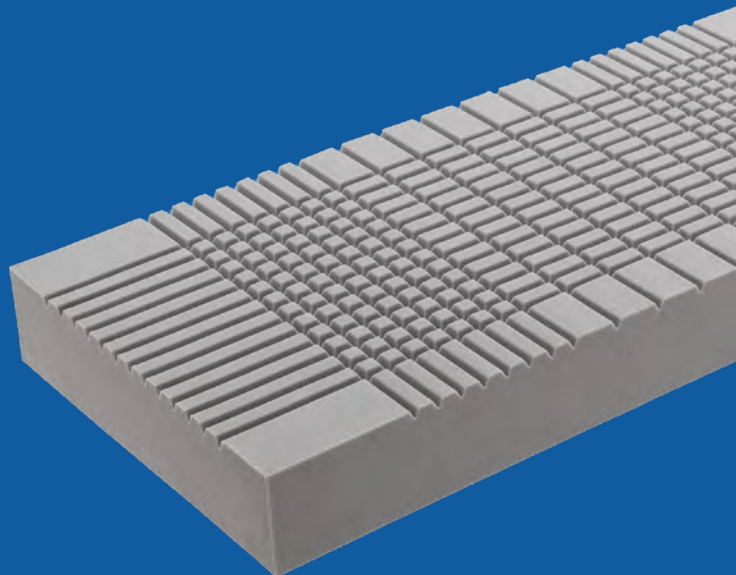

SINUO

Sinuo is the first motorized mattress designed to solve the problem of a static bed.

Innovation meets technique to make your dreams come true.

HEIGHT

Finished Mattress **22 cm**

LIFT

Medium/Firm

INTERNAL

Elast-Tec

Ecological Foam with 5 differentiated support zones with pyramidal processing.

20 cm

EXTERNAL FABRIC

Sinuo

Super stretch fabric in Polyester and viscose. Processing Sanitized and Sly Thermoregulating.

3D Linen

Breathable polyester jersey

Removable

Invisible zip on 4 sides, washable in water at 40°C

SIZES

190x80	200x80	210x80
190x90	200x90	210x90
190x120	200x120	210x120

MAINTENANCE

Ventilate frequently.

BED BASES

Suitable for rigid and slatted bed bases.