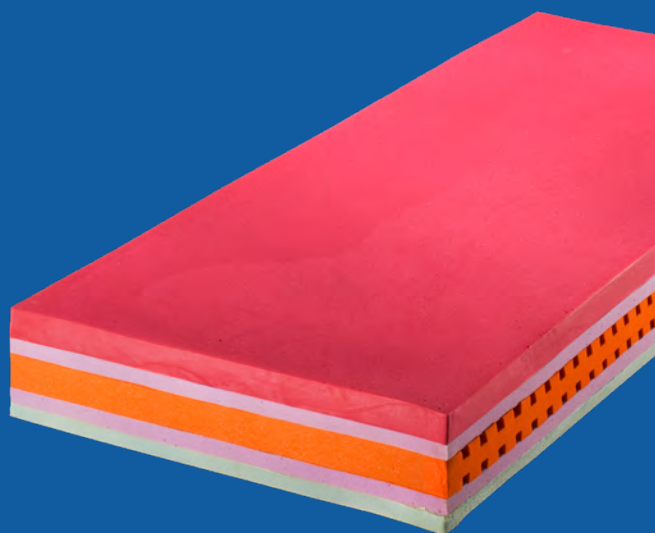

TECNO

Experience a unique emotion while sleeping with TECNO, a sensation of extraordinary pleasure like feeling cradled by a cloud.

HEIGHT

Finished Mattress **23 cm**

LIFT

Soft

INTERNAL

Memory MF HD **5 cm**
density 60 Kg/m³. Lato Invernale

Eucalipto HR **6 cm**
Ecological Foam density 45 Kg/m³

Grafo S **7 cm**
Ecological Foam density 45 Kg/m³

Memory Polar Gel Summer Side **3 cm**

EXTERNAL FABRIC

Cell Solution Able to absorb excess heat and release it gradually. 70% polyester 30% Tencel

Padding Soft hypoallergenic fiber on both sides.

Band Breathable 3D mesh.

Removable Zip on 4 sides, washable in water at 30°C

SIZES

190x80	195x80	200x80
190x85	195x85	200x85
190x90	195x90	200x90
190x100	195x100	200x100
190x120	195x120	200x120
190x140	195x140	200x140
190x160	195x160	200x160
190x165	195x165	200x165
190x170	195x170	200x170